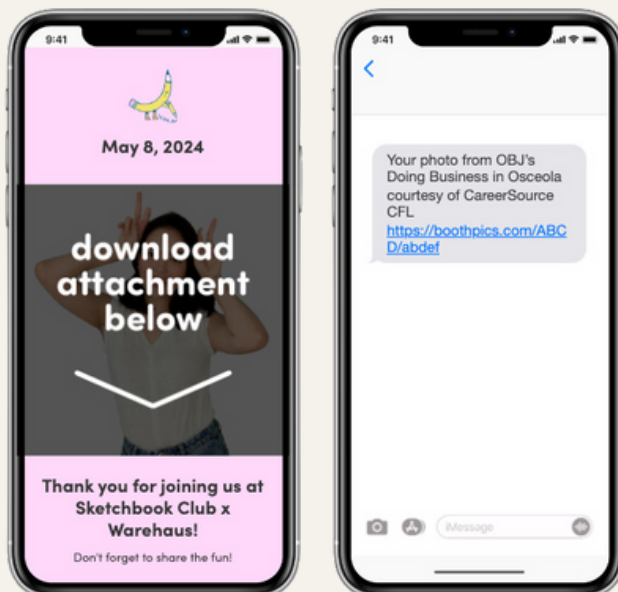

THE ⚡ DANGER BOOTH

CUSTOMIZABLE START SCREEN

CUSTOMIZABLE PHOTO FRAME

CUSTOMIZABLE EMAIL & TEXT DELIVERY

ALIGNED BRANDING IN LIVE GALLERY

BOOTH WRAPPING
AVAILABLE AT AN
ADDITIONAL COST