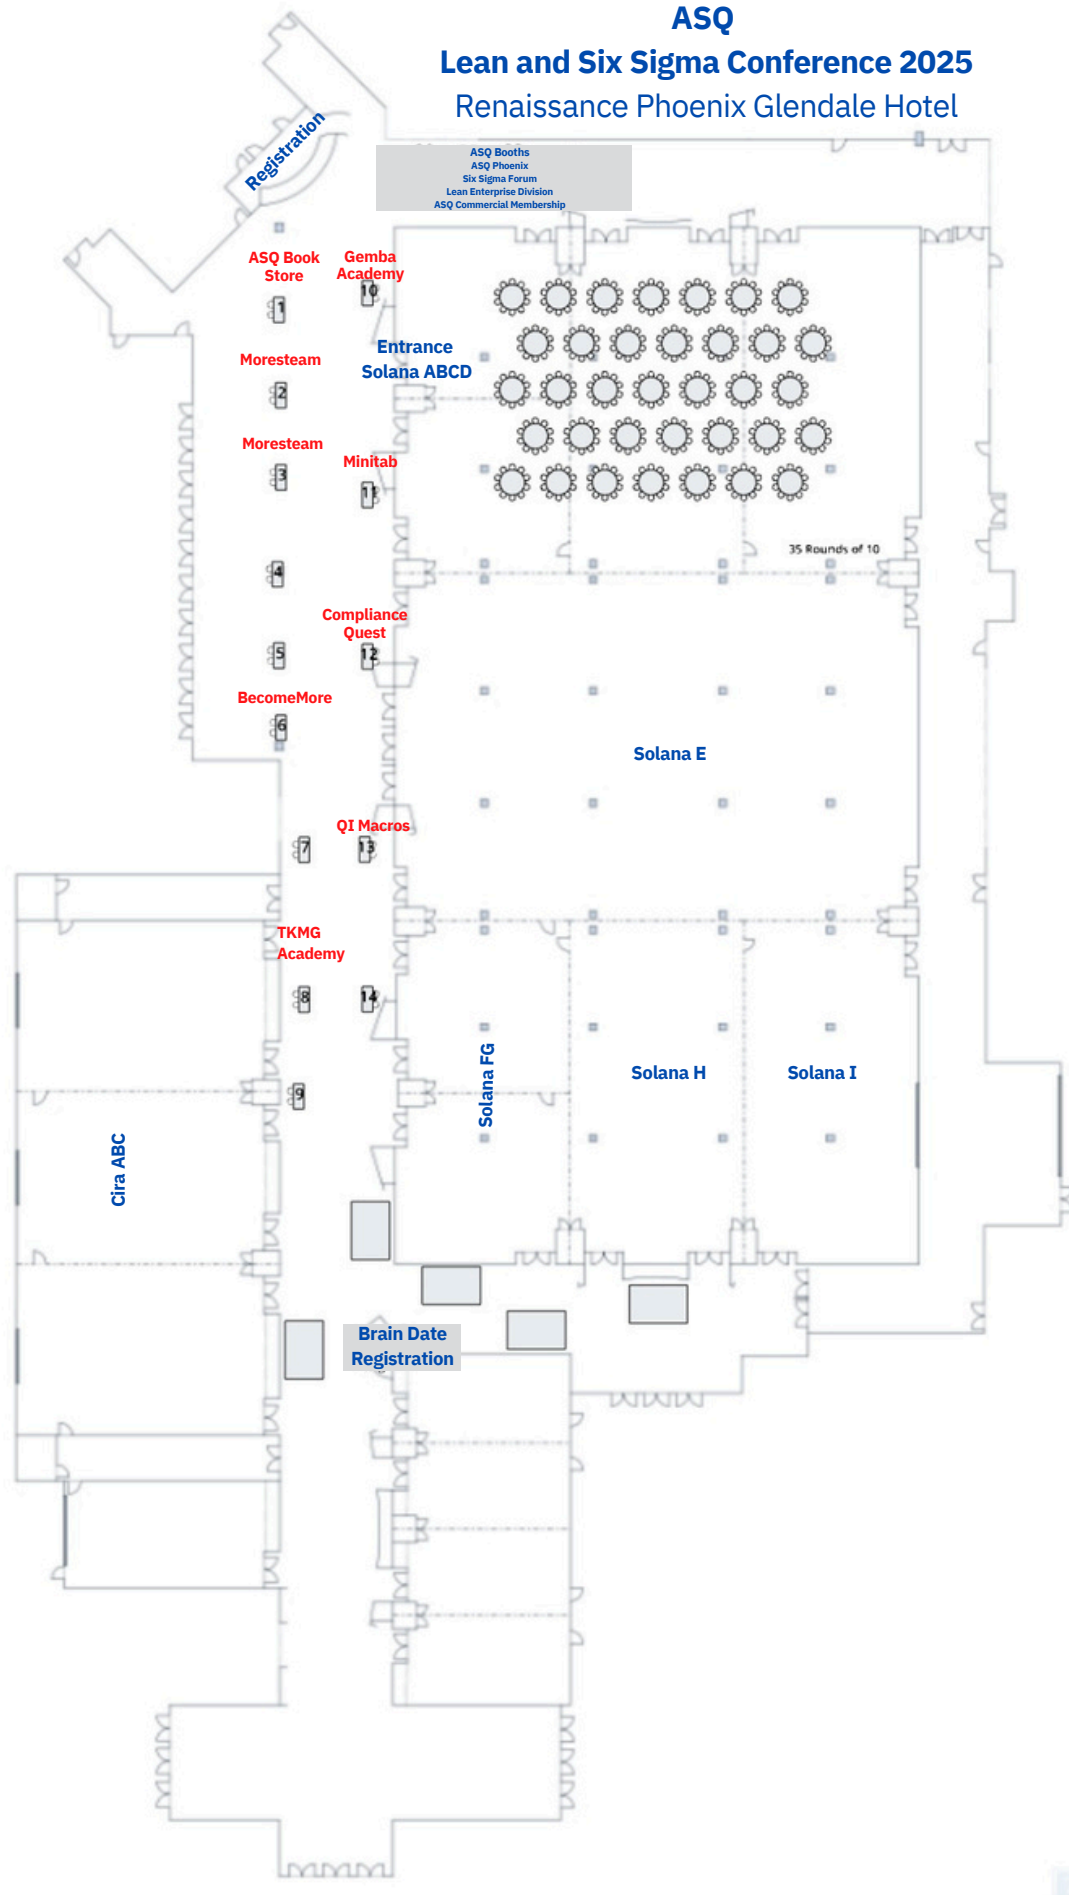

ASQ Lean and Six Sigma Conference 2025 Renaissance Phoenix Glendale Hotel

20 Feet